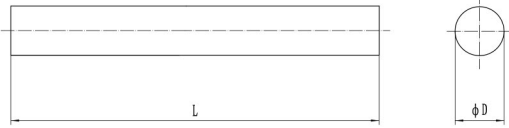

OUR PRODUCT

C A R B I D E

SOLID RODS

— OUR PRODUCT —

Ground Fixed Length Carbide Rods

Ground Fixed Length Carbide Rods

Diameter		Length L(mm)	Grade		
D(mm)	Tolerance		ST20F	ST25F	ST12F
3.0	h5/h4	40	○	○	○
3.0	h5/h4	50	●	●	●
3.0	h5/h4	52	○	○	○
3.0	h5/h4	75	●	●	●
3.0	h5/h4	100	●	●	●
4.0	h5/h4	50	●	●	●
4.0	h5/h4	60	●	●	●
4.0	h5/h4	75	●	●	●
4.0	h5/h4	100	●	●	●
5.0	h5/h4	50	●	●	●
5.0	h5/h4	51	○	○	○
5.0	h5/h4	60	○	○	○
5.0	h5/h4	75	●	●	●
5.0	h5/h4	100	●	●	●
6.0	h5/h4	50	●	●	●
6.0	h5/h4	51	○	○	○
6.0	h5/h4	55	○	○	○
6.0	h5/h4	60	●	●	●
6.0	h5/h4	63	○	○	○
6.0	h5/h4	75	●	●	●
6.0	h5/h4	80	○	○	○
6.0	h5/h4	100	●	●	●
6.0	h5/h4	150	●	●	●
8.0	h5/h4	60	○	○	○
8.0	h5/h4	64	●	●	●
8.0	h5/h4	75	●	●	●
8.0	h5/h4	80	●	●	●
8.0	h5/h4	100	●	●	●
8.0	h5/h4	150	●	●	●
10.0	h5/h4	67	○	○	○
10.0	h5/h4	73	○	○	○
10.0	h5/h4	75	●	●	●
10.0	h5/h4	100	●	●	●
10.0	h5/h4	150	●	●	●
12.0	h5/h4	74	○	○	○
12.0	h5/h4	75	●	●	●
12.0	h5/h4	84	○	○	○
12.0	h5/h4	100	●	●	●
12.0	h5/h4	150	○	○	○
14.0	h5/h4	84	○	○	○
14.0	h5/h4	100	●	●	●
14.0	h5/h4	101	○	○	○
14.0	h5/h4	150	●	●	●
16.0	h5/h4	83	○	○	○
16.0	h5/h4	92.3	○	○	○
16.0	h5/h4	100	●	●	●
16.0	h5/h4	150	○	○	○
16.0	h5/h4	93.3	○	○	○
18.0	h5/h4	100	●	●	●
18.0	h5/h4	150	●	●	●
20.0	h5/h4	93.3	○	○	○
20.0	h5/h4	100	○	○	○
20.0	h5/h4	105.3	○	○	○
20.0	h5/h4	150	●	●	●

● Stock ○ Limited stock ◇ Other grades and dimensions on request

Ground Fixed Length Carbide Rods - Inch

Ground Carbide Rods - Inch

Diameter		Length		Grade		
D(inch)	Tolerance	L(inch)	Tolerance	ST20F	ST25F	ST12F
1/8	h5	13-1/14	+0.08~+0.24	○	○	○
3/16	h5	13-1/14	+0.08~+0.24	○	○	○
1/4	h5	13-1/14	+0.08~+0.24	○	○	○
5/16	h5	13-1/14	+0.08~+0.24	○	○	○
3/8	h5	13-1/14	+0.08~+0.24	○	○	○
7/16	h5	13-1/14	+0.08~+0.24	○	○	○
1/2	h5	13-1/14	+0.08~+0.24	○	○	○
9/16	h5	13-1/14	+0.08~+0.24	○	○	○
5/8	h5	13-1/14	+0.08~+0.24	○	○	○
11/16	h5	13-1/14	+0.08~+0.24	○	○	○
3/4	h5	13-1/14	+0.08~+0.24	○	○	○
7/8	h5	13-1/14	+0.08~+0.24	○	○	○
15/16	h5	13-1/14	+0.08~+0.24	○	○	○
1	h5	13-1/14	+0.08~+0.24	○	○	○